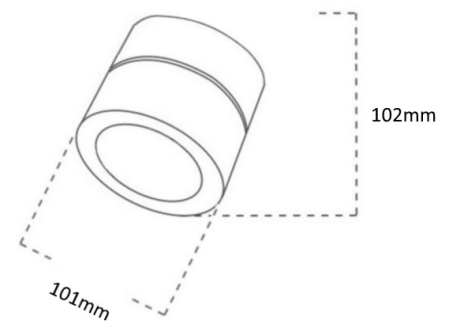

LED Track Light BAMBERG Datasheet

Number of heads	1
Mounting	Surface mounting
Lamps description	LED 12 W, CRI 80+
Luminaire luminous flux	90 lm/W
Voltage (V)	220-240
Environment	Indoor
Notes	LED Surface Light BAMBERG is designed with a modern look. Light direction is changeable 360 degrees.

● White ● Black

OPTICAL

Reflector finish	Aluminum
Aiming	Adjustable 360° and 90°
Light distribution symmetry	Symmetric
Beam angle	36°
Color temperature	3000K

ELECTRICAL

Wattage	12 W
Transformer mounting	Integral
Transformer type	Electronic
Frequency	50-60 HZ
Voltage	220-240 V

PHYSICAL

Spot diameter (mm)	Ø 38
Construction material	Aluminium
Weight (kg)	0,6
Luminaire lifespan	30 000h
LED module	COB
Driver	Flicker free
Working temperature	0 to +40°C
Warranty	3 years from purchase date

Dimensions: Ø101 x 102mm

CERTIFICATIONS