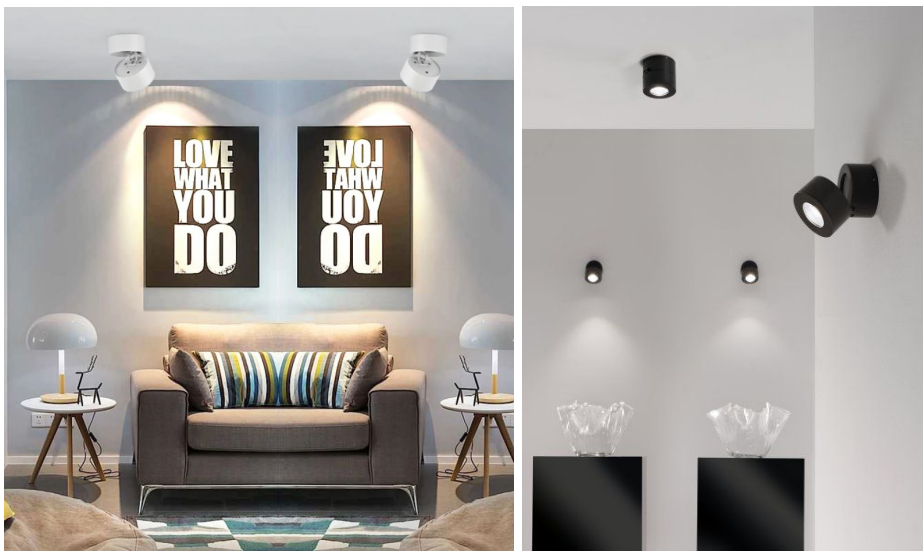

PHYSICAL

Spot diameter (mm)	Ø 38
Construction material	Aluminium
Weight (kg)	0,6
Luminaire lifespan	30 000h
LED module	COB
Driver	Flicker free
Working temperature	0 to +40°C
Warranty	3 years from purchase date

Dimensions: Ø101 x 102mm