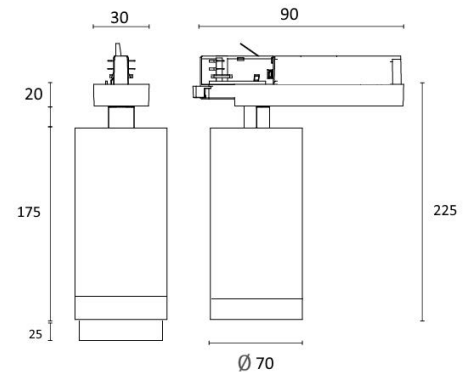

LED Track Light ZOOM SLIM Datasheet

Number of heads	1
Mounting	Track mounting
Lamps description	LED 20W, 30W 2500-6000K CRI >90+
Luminaire luminous flux	80/90 W/lm
Voltage (V)	220/240
Environment	Indoor
Notes	Track light ZOOM SLIM driver is located inside the thin luminaire adapter. The lens is adjustable from 15 to 60 degrees and that makes it a perfect luminaire for commercial spaces.

LED light to be installed on 3-phase 4 wire track.

- White
- Black

Dimensions: 225 x Ø70mm

OPTICAL

Reflector finish	Aluminum
Aiming	Adjustable 350 degrees
Light distribution symmetry	Symmetric
Beam angle	15°- 60°
Color temperature	2500-6000K

ELECTRICAL

Wattage Transformer mounting	20W, 30W Integral
Transformer type	Electronic
Frequency	50-60HZ
Voltage	110-240V AC

PHYSICAL

Spot diameter (mm)	Ø 70
Construction material	6063 ALU
Weight (kg)	1,6
Luminaire lifespan	50 000h
LED module	PHILIPS/BRIDGELUX COB LED 100Lm/W
Driver	Flicker free, PHILIPS SLIM, ALL-LOOKING Optional drivers: DALI, DIM
Working temperature	Operation: -30 to +40 °C