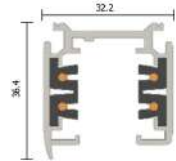

LED Track Light ZOOM SLIM Datasheet

Number of heads	1
Mounting	Track mounting
Lamps description	LED 20W, 30W 2500-6000K CRI >90+
Luminaire luminous flux	80/90 W/lm
Voltage (V)	220/240
Environment	Indoor
Notes	Track light ZOOM SLIM driver is located inside the thin luminaire adapter. The lens is adjustable from 15 to 60 degrees and that makes it a perfect luminaire for commercial spaces.

LED light to be installed on 3-phase 4 wire track.

- White
- Black

Dimensions: 225 x Ø70mm

OPTICAL

Reflector finish	Aluminum
Aiming	Adjustable 350 degrees
Light distribution symmetry	Symmetric
Beam angle	15°- 60°
Color temperature	2500-6000K

ELECTRICAL

Wattage Transformer mounting	20W, 30W Integral
Transformer type	Electronic
Frequency	50-60HZ
Voltage	110-240V AC

PHYSICAL

Spot diameter (mm)	Ø 70
Construction material	6063 ALU
Weight (kg)	1,6
Luminaire lifespan	50 000h
LED module	PHILIPS/BRIDGELUX COB LED 100Lm/W
Driver	Flicker free, PHILIPS SLIM, ALL-LOOKING Optional drivers: DALI, DIM
Working temperature	Operation: -30 to +40 °C